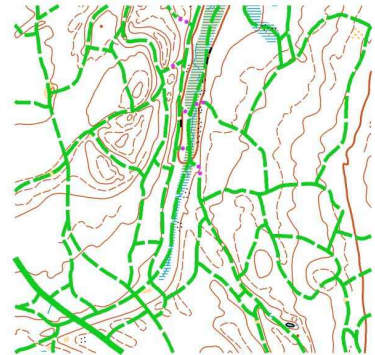

# The First Snow Ski-O Meeting

in Saariselkä, FIN  
3.-9.12.2005

## Description of terrain:

- \* The Competition and training terrain is near by Saariselkä tourist centre
- \* the terrain is gentle fell terrain and the tree stand is scattered pine forest.
- \* For skiing training about 40 km illuminated tracks  
10 km tracks which are prepared by snow-cannon.